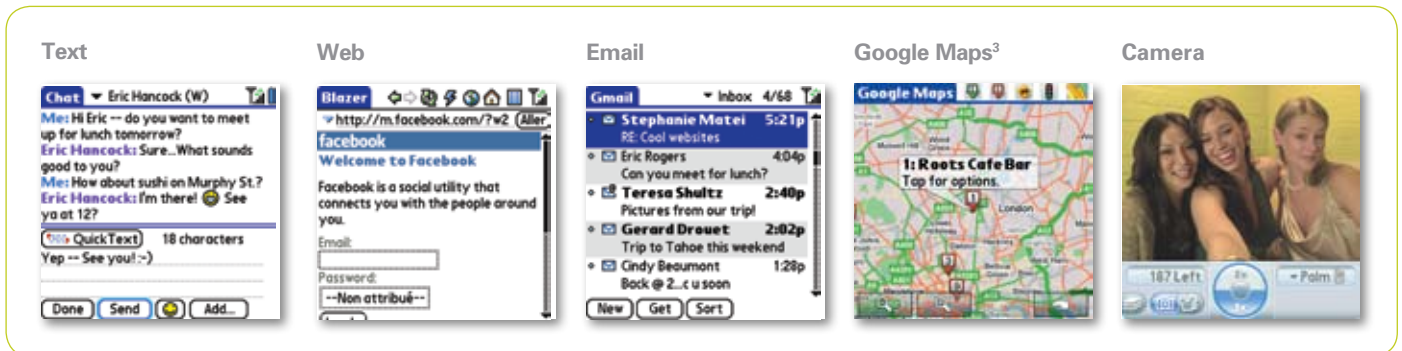

Centro™
SMARTPHONE

Quick facts

- Small, sleek and lightweight
- Colour touchscreen and full keyboard
- Text messaging with a chat-style view¹
- Stores names, numbers, appointments, notes, to-do's
- Wireless email for accounts like Gmail, Hotmail, Yahoo! and many others²
- Visit sites like Facebook and Yahoo!²
- Google Maps to find nearby spots and get directions³
- 1.3MP digital camera with video capture
- Pocket Tunes™ MP3 player
- Easy to use Palm OS® by ACCESS software

Your shortcut to happy hour

Find your friends with phone + text + email + web.

The Palm® Centro™ smartphone gives you voice, chat-style messaging, email and web¹, along with a colour touchscreen and even a full keyboard. (So you can say much more than you used to with your cell phone.) All of this in a phone that's a whole lot smaller than you think, which means you can take Centro anywhere and keep up with friends in every way possible. Palm Centro. Let's go.

¹ Within wireless coverage area only. Additional charges may apply.

² Within wireless data coverage area only. Email and web require data services from a mobile service provider at additional cost. VPN may also be required at additional cost. Additional fees may be required for some services.